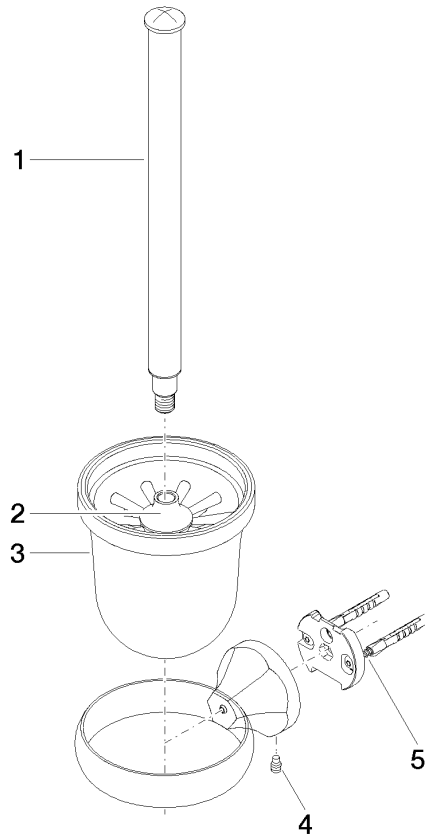

83 900 361

- crystal glass brush holder, matte
- brush head, white
- width 110mm
- height 400 mm
- 147mm projection

	Chrome	83 900 361-00
	Brushed Platinum	83 900 361-06
	Platinum	83 900 361-08
	Durabass (23kt Gold)	83 900 361-09
	Brushed Durabass (23kt Gold)	83 900 361-28
	Brushed Dark Platinum	83 900 361-99

83 900 361

mm [inches]

83 900 361

Parts for other finishes can be found here: Brushed
Platinum

Spare parts list

No.	Item Number	Name	Quantity used	Delivery time
1	90 28 22 538 03-00	handle	1	10
2	08 18 50 600 90	brush	1	60
3	90 90 04 000 00 82	glass	1	2
4	04 31 11 140 00 90	pin	1	2
5	05 17 97 507 00 90	fixing set	1	2