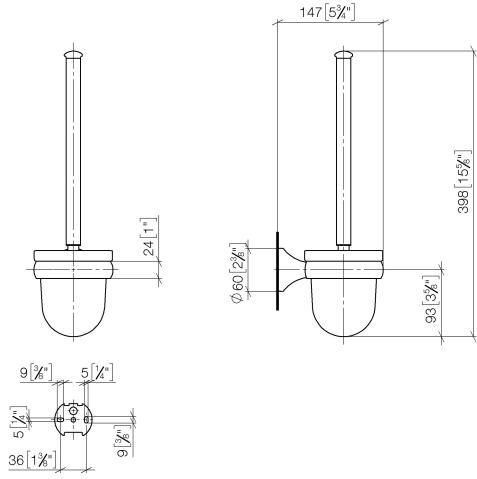

83 900 361

- crystal glass brush holder, matte
- brush head, white
- width 110mm
- height 400 mm
- 147mm projection

	Chrome	83 900 361-00
	Brushed Platinum	83 900 361-06
	Platinum	83 900 361-08
	Durabass (23kt Gold)	83 900 361-09
	Brushed Durabass (23kt Gold)	83 900 361-28
	Brushed Dark Platinum	83 900 361-99

83 900 361

mm [inches]

83 900 361

Parts for other finishes can be found here: Brushed
Platinum

Spare parts list

No.	Item Number	Name	Quantity used	Delivery time
1	90 28 22 538 03-00	handle	1	10
2	08 18 50 600 90	brush	1	60
3	90 90 04 000 00 82	glass	1	2
4	04 31 11 140 00 90	pin	1	2
5	05 17 97 507 00 90	fixing set	1	2